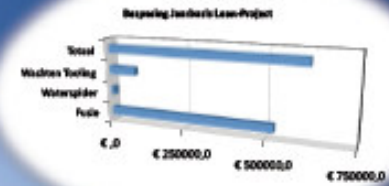

GE Energy Europe

- Upgrade Oracle Server
- Roll-out - Tooling SS - Afspraken
- Training - Instructies
- Tooling SS
- Performance Management

Advies/Resultaat

Results

Flow Pull

Samenwerking

Weerstand

Future State